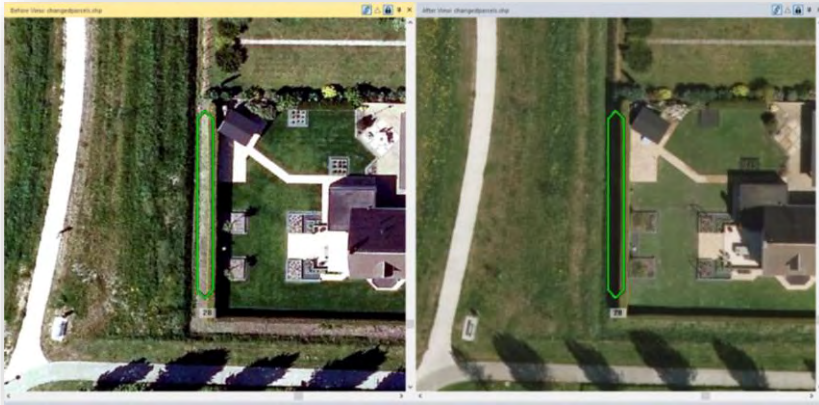

**Drents
Overijsselse
Delta**

jouw waterschap

Digischouw

Jeroen Waanders
Adviseur Innovatie

Bijvangst

Camera's en automatische beeldherkenning

The image displays three overlapping screenshots of a Google Images search interface, illustrating how a camera's image can be used for automatic identification of water plants.

Top Screenshot: A search for "woekerende waterplanten" (woody water plants) using the image "waternavel.jpg". The search results show "gewone waternavel" (common water lily) as the best match. The image format is 444 x 326 pixels.

Middle Screenshot: A search for "gewone waternavel" using the image "waternavel.jpg". The search results show "woekerende waterplanten" as the best match. The image format is 536 x 337 pixels.

Bottom Screenshot: A search for "woekerende waterplanten" using the image "waternavel.jpg". The search results show "gewone waternavel" as the best match. The image format is 536 x 337 pixels.