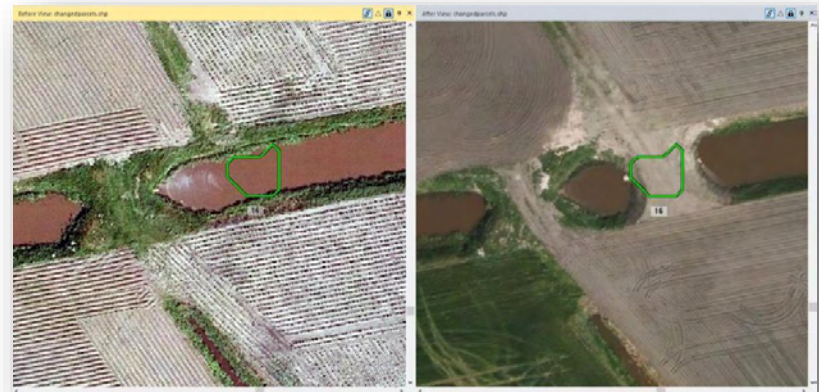

**Drents
Overijsselse
Delta**

jouw waterschap

Digischouw

Jeroen Waanders
Adviseur Innovatie

Bijvangst

Camera's en automatische beeldherkenning

The image displays three overlapping screenshots of a Google Images search interface, illustrating how a camera's image can be used for automatic identification of water plants.

Top Screenshot: A search for "woekerende waterplanten" (woody water plants) using the image "waternavel.jpg". The search results show "gewone waternavel" (common water lily) as the best match. The image format is 444 x 326 pixels.

Middle Screenshot: A search for "gewone waternavel" using the image "waternavel.jpg". The search results show "woekerende waterplanten" as the best match. The image format is 536 x 337 pixels.

Bottom Screenshot: A search for "woekerende waterplanten" using the image "waternavel.jpg". The search results show "gewone waternavel" as the best match. The image format is 536 x 337 pixels.