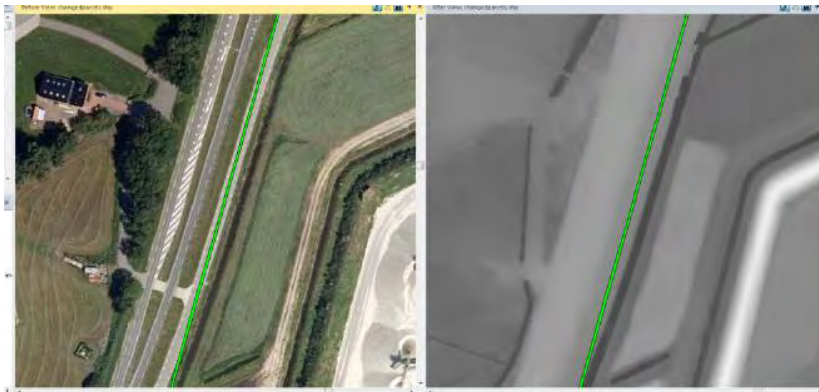

**Drents
Overijsselse
Delta**

jouw waterschap

Digischouw

Jeroen Waanders
Adviseur Innovatie

Bijvangst

Camera's en automatische beeldherkenning

The image displays three overlapping screenshots of a Google Images search interface, illustrating how a camera's image can be used for automatic identification of water plants.

Top Screenshot: A search for "woekerende waterplanten" (woody water plants) using the image "waternavel.jpg". The search results show "gewone waternavel" (common water lily) as the best match. The image format is 444 x 326 pixels.

Middle Screenshot: A search for "gewone waternavel" using the image "waternavel.jpg". The search results show "woekerende waterplanten" as the best match. The image format is 536 x 337 pixels.

Bottom Screenshot: A search for "woekerende waterplanten" using the image "waternavel.jpg". The search results show "gewone waternavel" as the best match. The image format is 536 x 337 pixels.